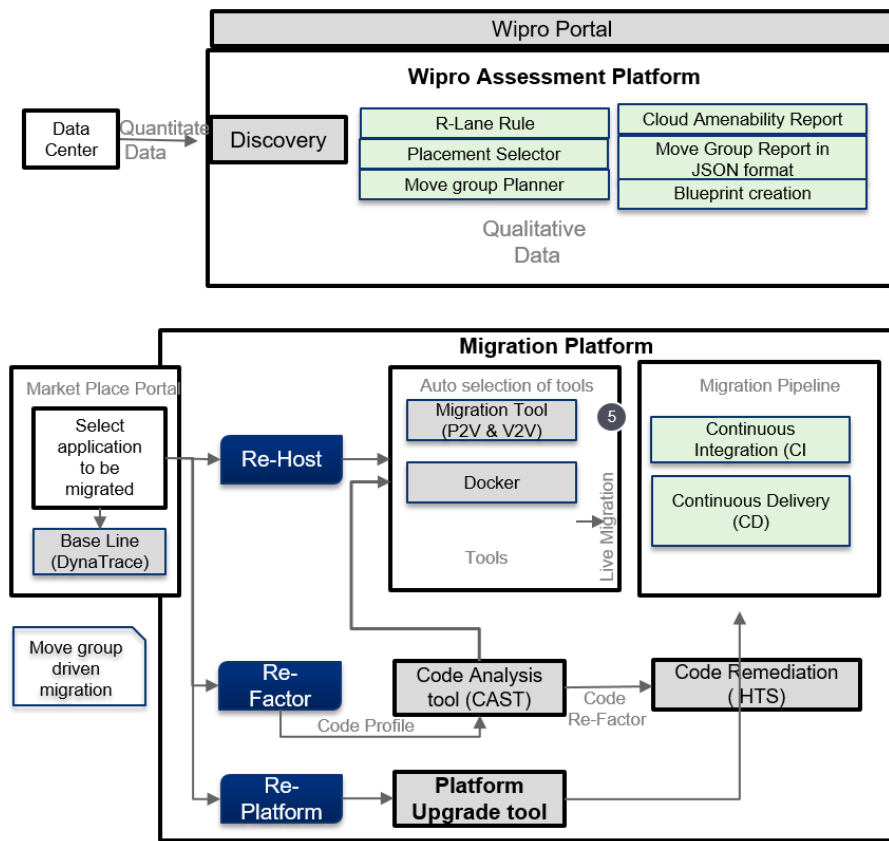

Cloud Migration Platform

Wipro's Cloud Migration Platform

Offering Highlights

01

- Integrated platform to accelerate journey to the cloud – provides actionable insights across all phases - from discovery to assessment to migration

02

- Cloud agnostic pre-built templates and test cases bring higher level of automation

03

- Goes a step further, by managing cloud operations through Wipro's Cloud Operations Center

The key benefits of this platform include

- One stop solution on migration
- Seamless application migration across multi-cloud environments
- Reduces human intervention
- Minimizes migration risk
- Pluggable architecture and integrates with industry-leading discovery and migration tools

Cloud Migration Platform

Features

- ❑ Enhanced R-Lane Analysis based on Discovery data
- ❑ Application Move Group (Move group migration planning)
- ❑ R-Lane based application migration approach
- ❑ Integrated DevOps Platform
- ❑ Automated Testing and Security
- ❑ Templatize the migration