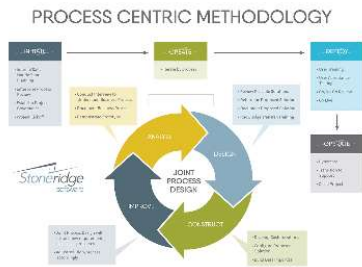

Stoneridge Software

About Stoneridge Software

Microsoft Gold
ERP Partner

Iterative methodology

Professional services
tools

Best place to work in MN

Top professional
services firm

Integrity
Technical excellence
Tenacity
Client-centric
Enjoy our work