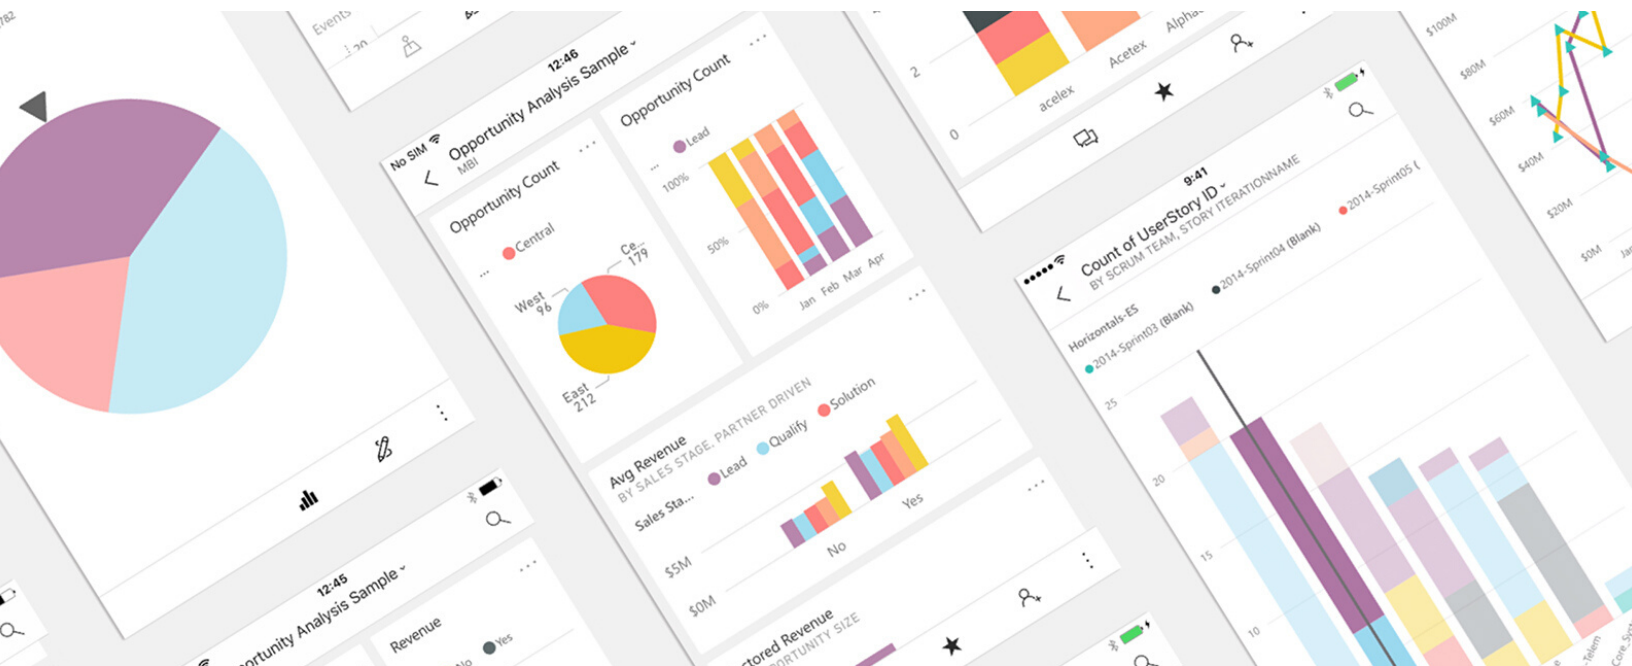

# BUSINESS INTELLIGENCE

# MICROSOFT POWERBI

Go from data to  
insights in minutes.

- Data Strategy & Roadmap
- Customized Reports
- Scorecards & Dashboards
- Data Modeling & Warehousing
- Data & Systems Integration

Power BI

Contact us to see how we can help build insightful  
dashboards to enable fast, informed decisions.