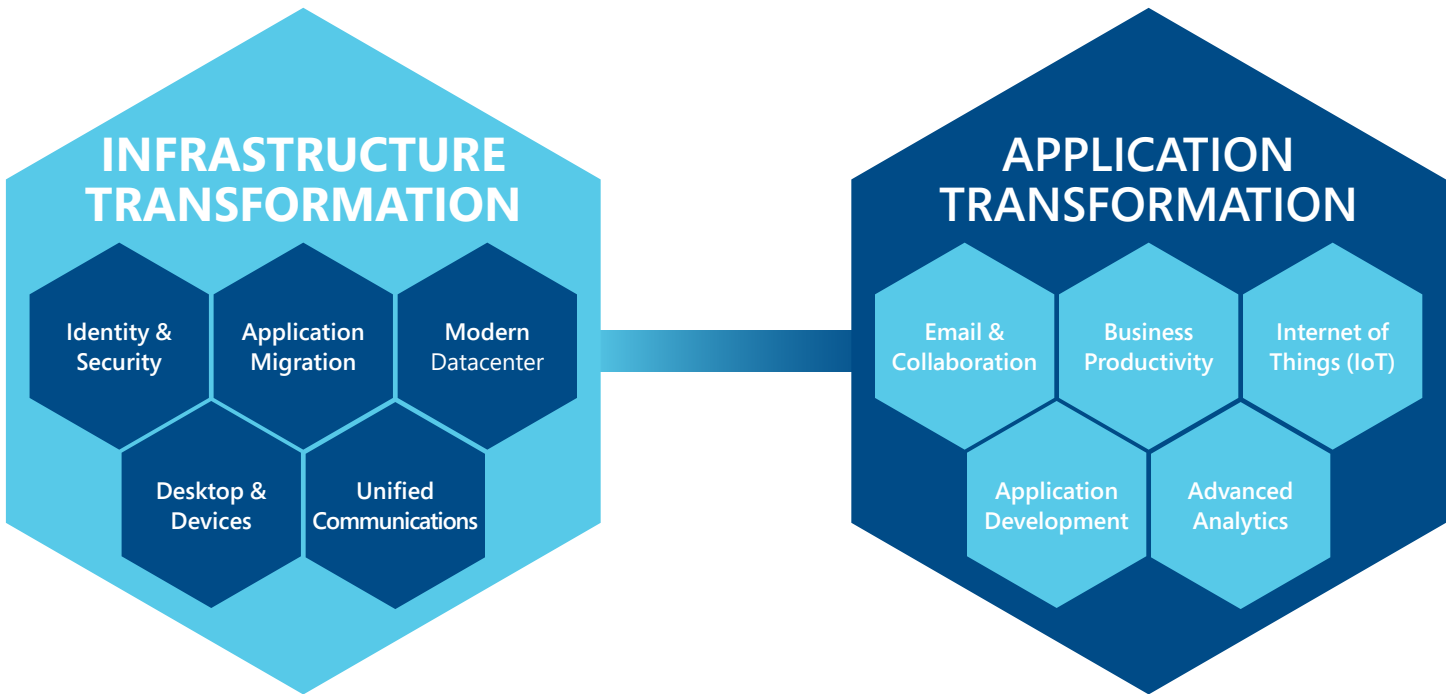

Transform Your Tomorrow

We are New Signature

New Signature is a cloud-first, full service Microsoft partner committed to delivering innovative technology solutions that solve human challenges. We are inspired by new advances in technology, and every member of our team is eager to discover those possibilities and bring them to fruition for our clients.

Cloud Management Portal

Harness your cloud environment with New Signature's Cloud Management Portal, an intelligence hub to support your infrastructure governance and application management needs.

Global Capabilities

By the Numbers

Digital Transformation through Infrastructure & Application Transformation

Our experts deliver innovation and offer end-to-end support for every solution. We help you plan, design and manage the ideal cloud infrastructure for your organization. This includes proper security and user governance strategy. From planning to implementing and managing your environment moving forward, New Signature can transform your tomorrow with the most progressive technologies and strategies.

Application transformation takes into account the end-user and optimizing their experience. This transformation improves collaboration, increases accessibility to real-time analytics and helps our clients deliver outstanding services to their own customers. User experience, strategy, application development, security and maintenance are all key components to furthering your organization's digital transformation.