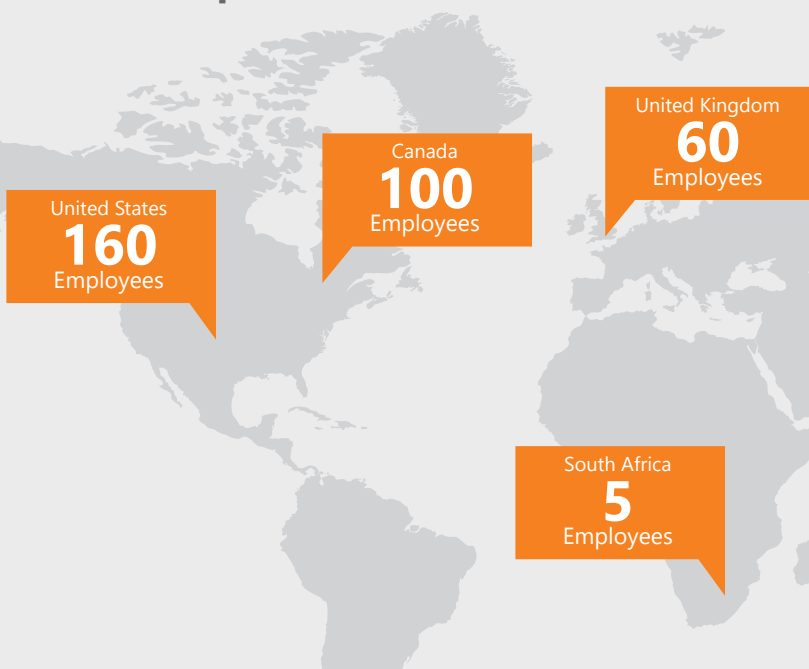

Transform Your Tomorrow

We are New Signature

New Signature is a cloud-first, full service Microsoft partner committed to delivering innovative technology solutions that solve human challenges. We are inspired by new advances in technology, and every member of our team is eager to discover those possibilities and bring them to fruition for our clients.

Cloud Management Portal

Harness your cloud environment with New Signature's Cloud Management Portal, an intelligence hub to support your infrastructure governance and application management needs.

Global Capabilities