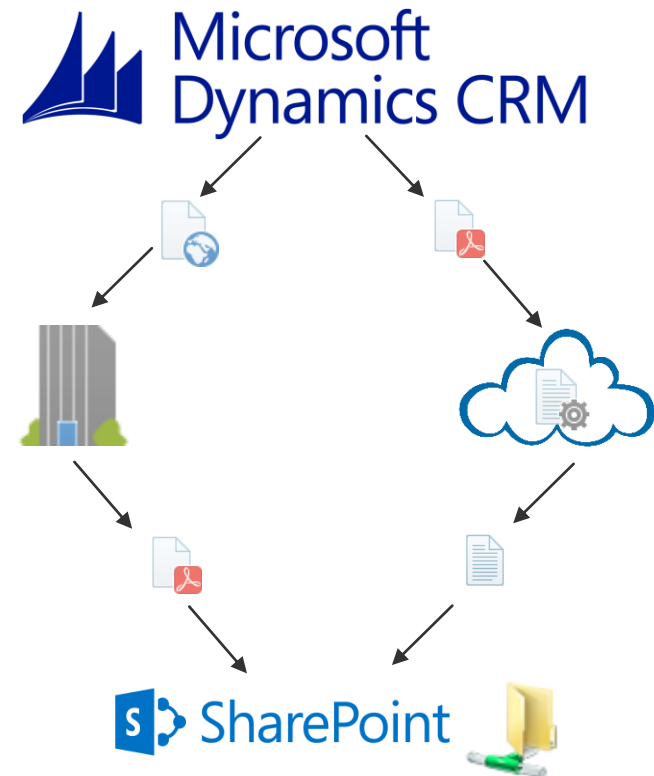

Example: 50GB additional storage (annual costs)

- CRM storage: \$ 5994
- SharePoint: \$ 120

Total Savings: **5874 USD per year!**

How it works

All work is done by a Service running on a local computer or in the Cloud

All work is done by a Service

- Running on a local computer or server
- Running on a VM in the Cloud

Tasks

- Check for new Emails/notes every X seconds
- Move/Copy file to alternate storage
- Place link to extracted file inside MS CRM
 - No change in CRM UI!!!
 - Users can access all files as usual from within Microsoft Dynamics CRM
- Revert extraction (if necessary)