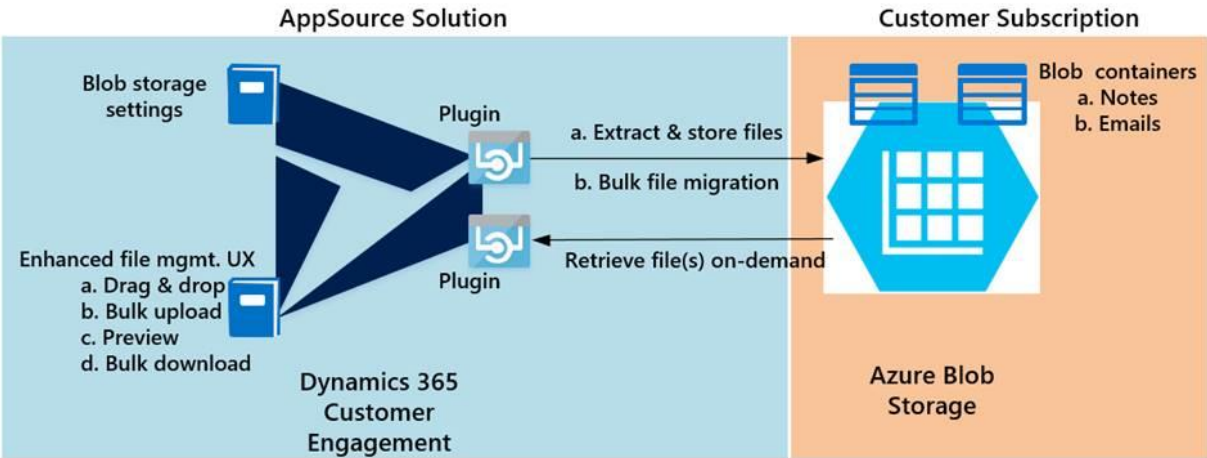

2. Attachment Management Solution Overview and Demo