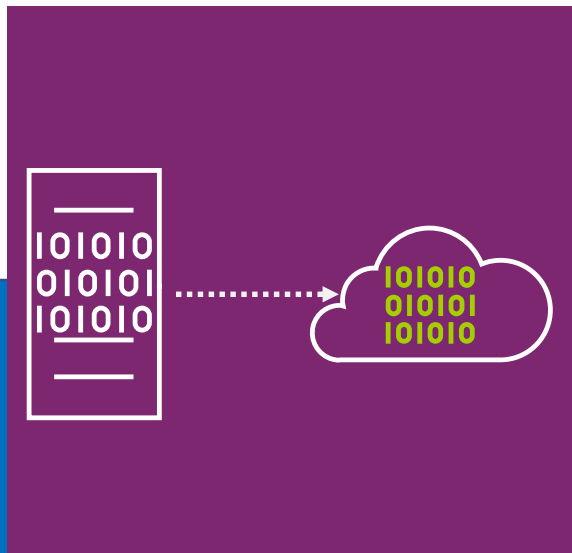

# Communication Square

Microsoft Gold Partner

**AZURE DATA CENTER MIGRATION**

**1-HOUR BRIEFING**

## AZURE FEATURES YOU WILL LEARN ABOUT:

Data back-up

Disaster Recovery

Security

Communication Square