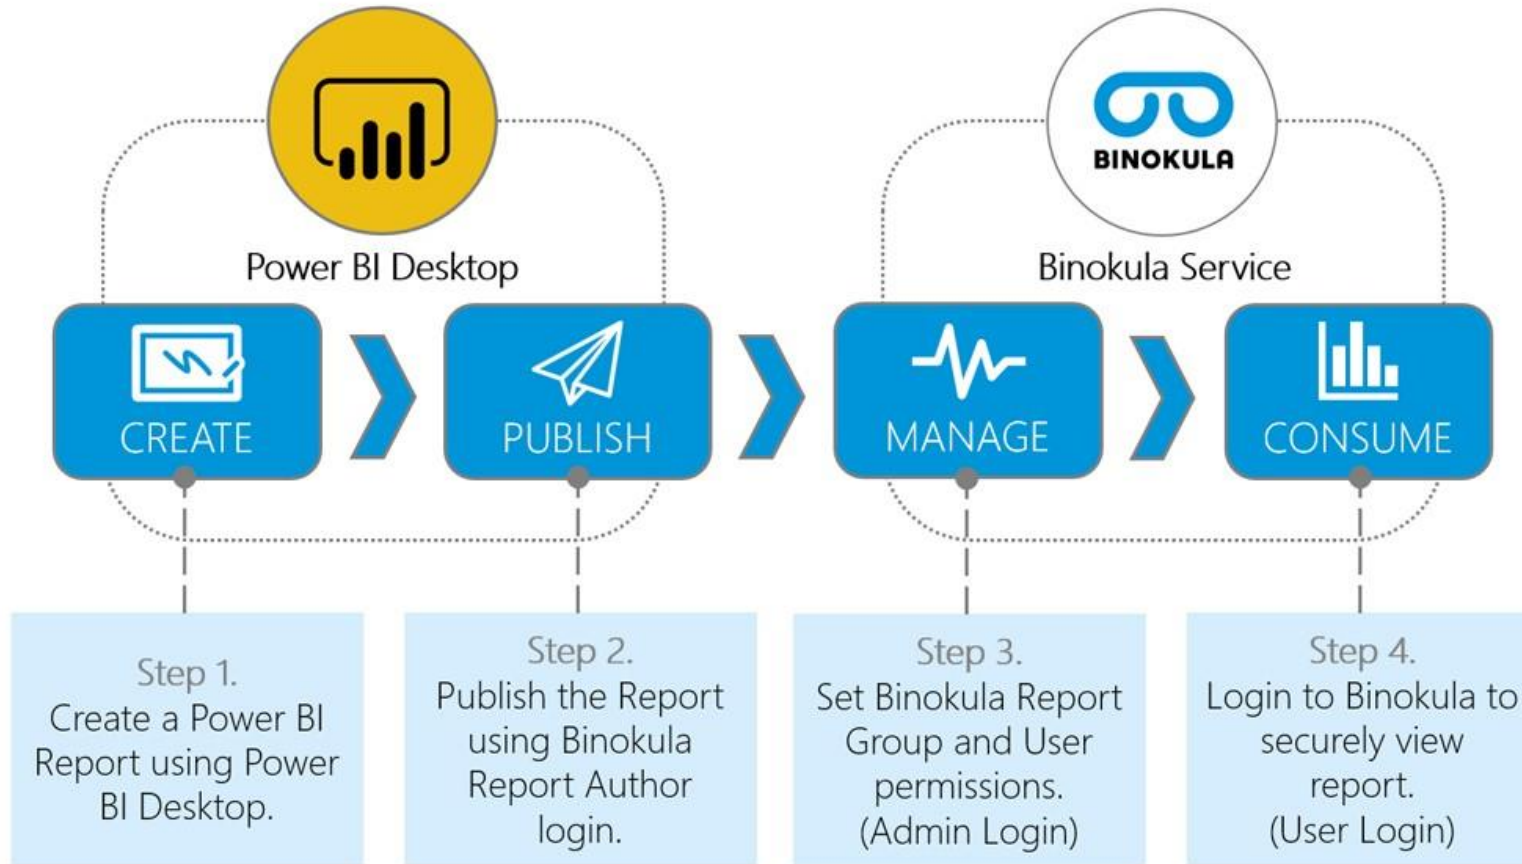

## Securely share Power BI reports beyond your firewall

Binokula is a cloud-based service designed to simplify the secure distribution of Microsoft Power BI reports beyond your company firewall.

Binokula integrates seamlessly with Power BI, Microsoft's industry-leading data visualization tool, to enable one-click publishing into your dedicated and secure Binokula report portal.

Binokula's robust security layer gives you full control to easily manage hundreds of reports, users and permissions without the need to develop complex IT solutions.

## Features

- Out-of-the-box integration with Power BI
- Built to scale with your business growth
- Only pay for what you need
- Custom portal and SSO (single sign-on) options
- Live monitoring and support
- Comprehensive audit reporting
- No long-term commitments
- Approved by Microsoft AppSource